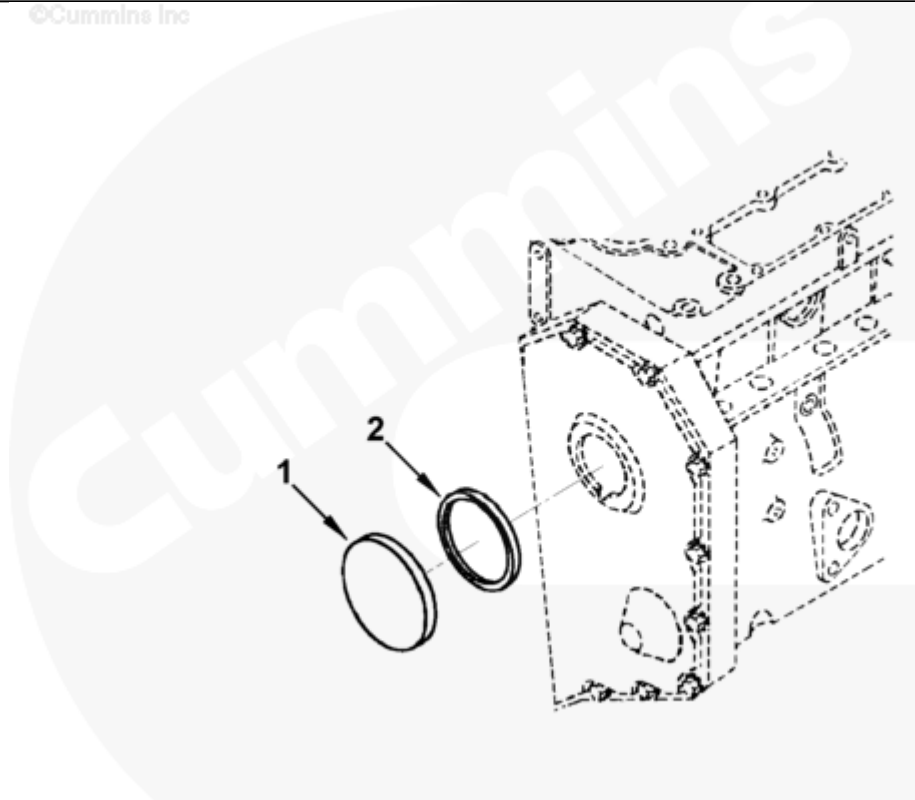

©Cummins Inc